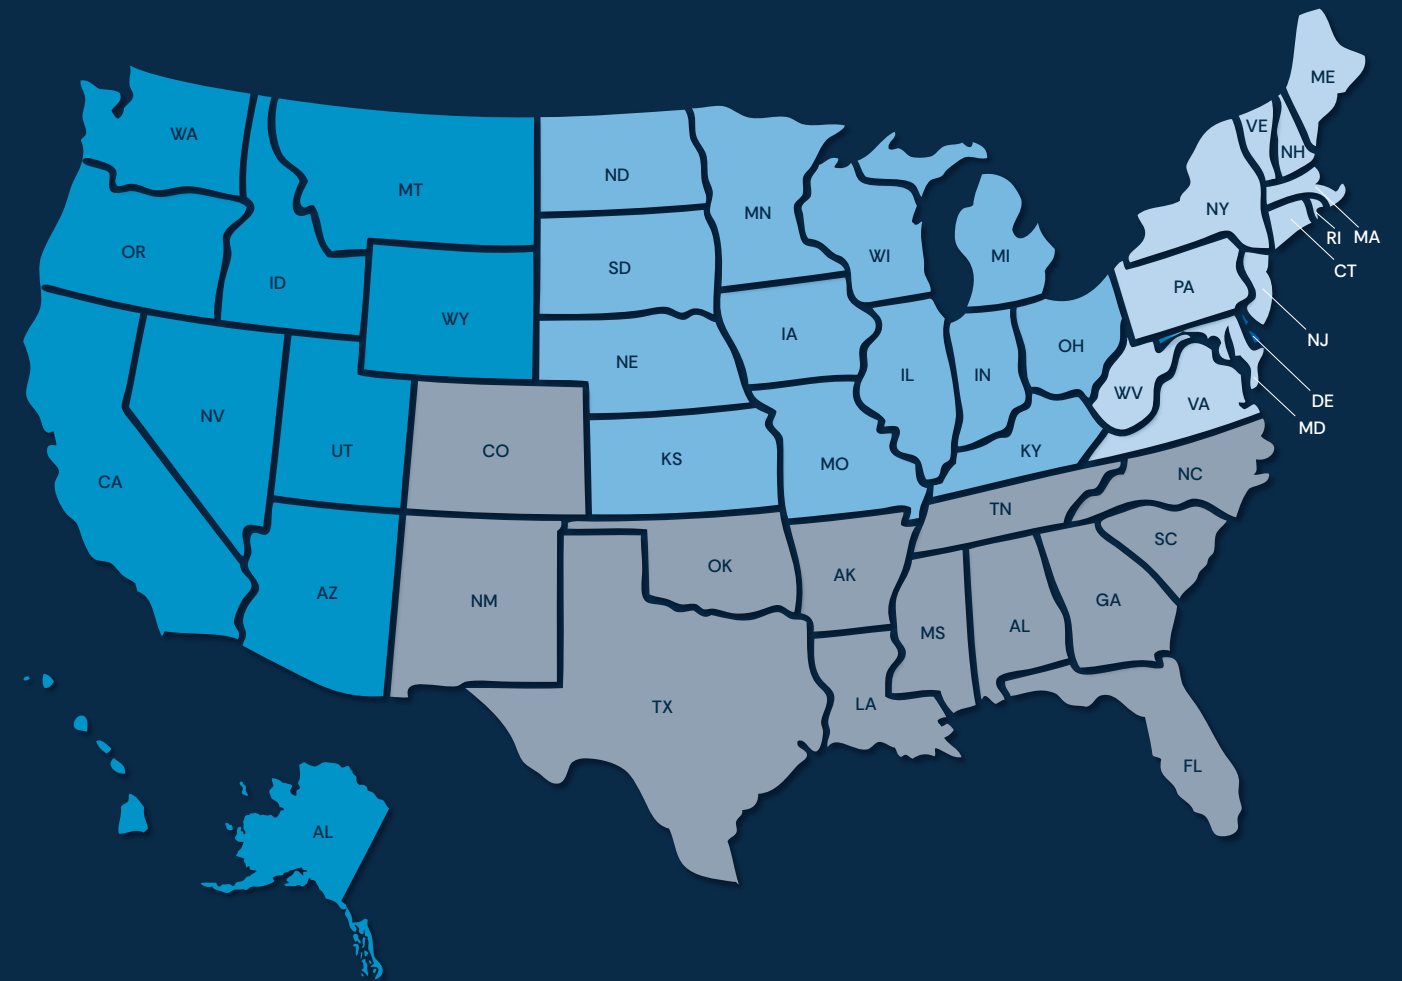

Alpha West
Paul Matthews
Jared Schwab
pmatthews@alphawest.com
jschwab@alphawest.com

Mullarkey Associates
Marty Mullarkey
marty@mullarkeyassoc.com
mullarkeyassociates.com

Waterlines, Inc.
Damon Bickell
damon@waterlinesinc.com
waterlinesinc.com

WEK & Associates
Adam Gunter
agunter@wekreps.com
wekreps.com