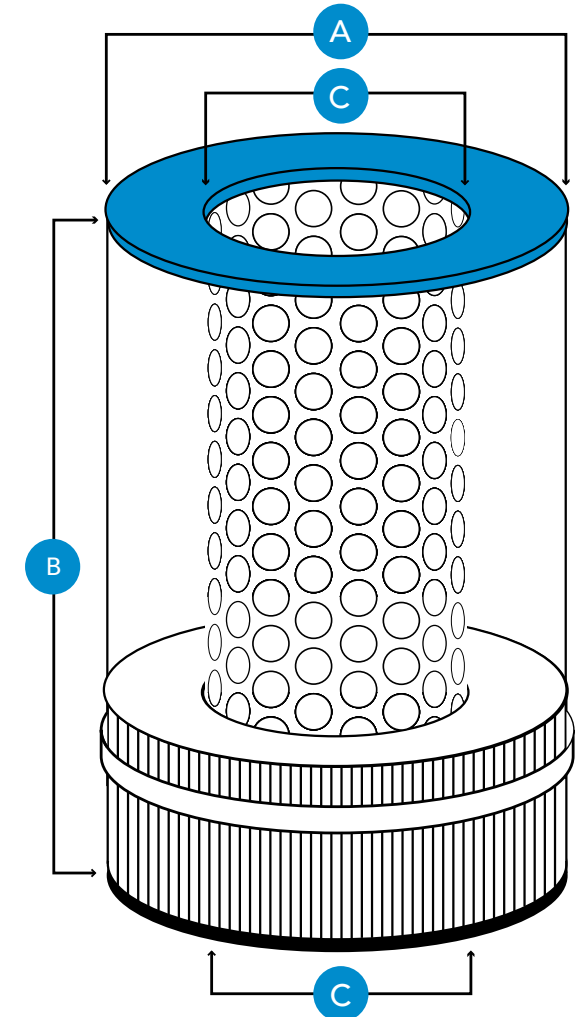

EMBOSSSED PART NUMBERS

This allows for easy identification and re-ordering. They should be clearly molded into the end cap.

Anatomy of a FILBUR Cartridge

FILBUR®

REINFORCED CENTER CORES ON LARGER CARTRIDGES

EMBOSSSED PART NUMBERS

EXTRUDED PVC CENTER CORES

MOLDED END CAPS NO ADAPTERS NEEDED

End Cap Configuration

Identifying a Replacement Cartridge

The FILBUR Catalog for replacement cartridges is divided into two sections, Dimensional and by Pool/Spa Manufacturer. The cartridges are listed alphabetically by original manufacturer, and then each cartridge for that manufacturer is listed from the smallest O.D. (outside diameter) to the largest, then by overall length, top (measurement or handle, etc.), bottom diameter, and description (manufacturer).

How to find a replacement cartridge for your pool or Spa

1. Measure the outside diameter (see **A**) of the cartridge in inches (+/- 1/16).
2. Measure the overall length of the cartridge in inches (+/- 1/16), including the end caps (see **B**). Do not include any handles, strings, etc. A more accurate measurement is made by measuring through the center of the cartridge when possible.
3. If the top and/or bottom is open, measure the inside diameter of the opening (see **C**) (+/- 1/16 inch). If the end cap is closed make note of its identifying features (i.e. 'Handle', 'Cone', etc.).
4. Make note of the manufacturer (OEM) and model number of the filter into which the replacement cartridge will be installed.
5. Take note whether or not there is a center core (PVC pipe in center). Also count the number of pleats (+/- 2).